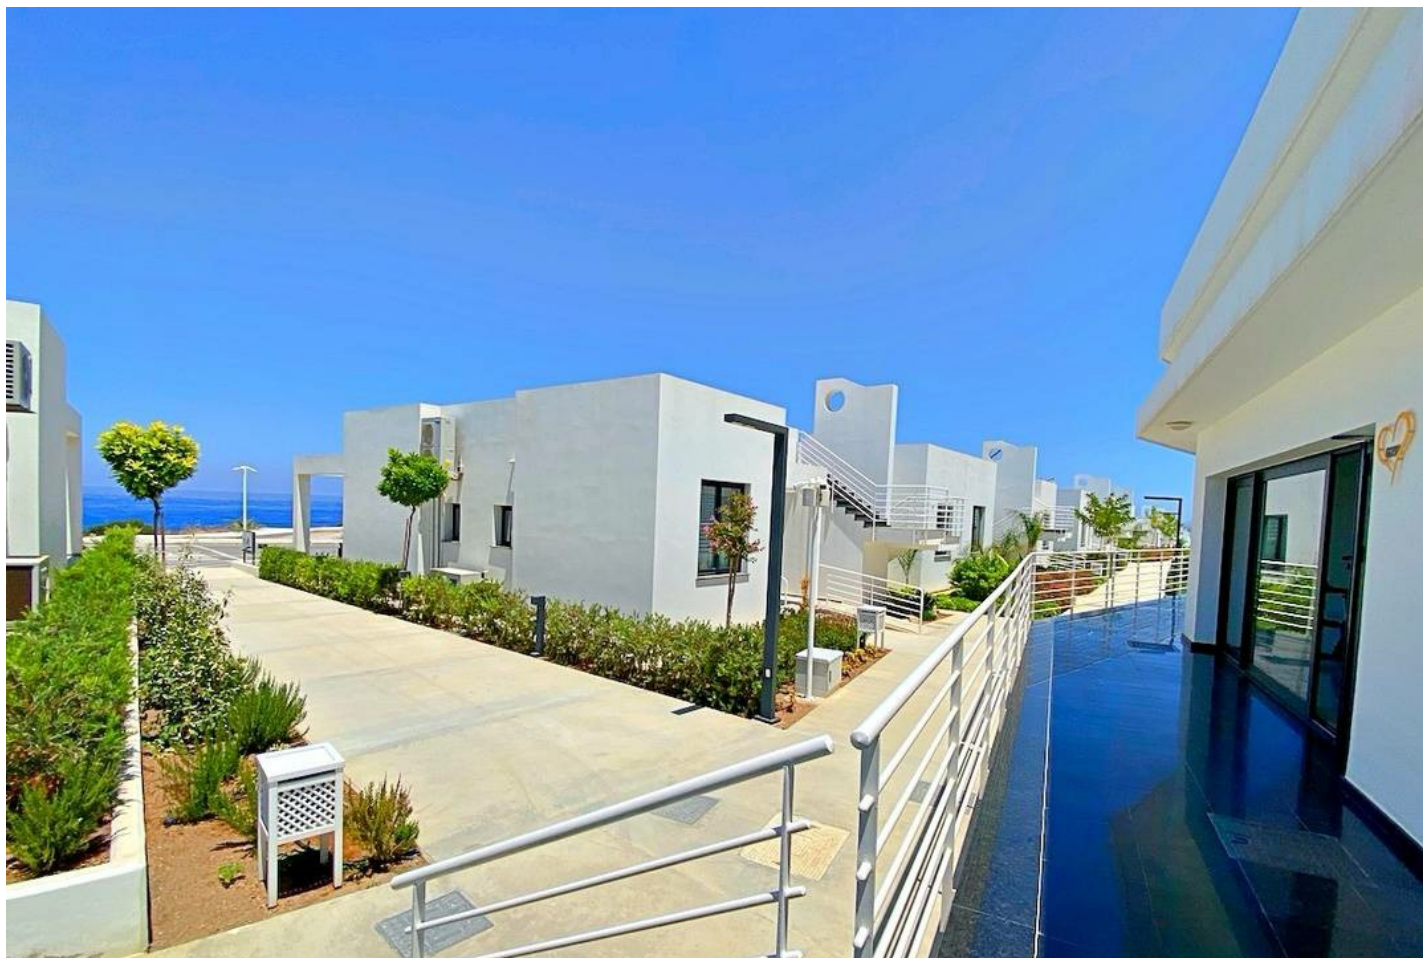

Apartments in an elite complex with a private beach

s-es-29

Описание:

An elite complex located on the first line, in a magnificent bay with a private beach in the beautiful Esentepe region of Northern Cyprus, consists of luxury apartments and bungalows.