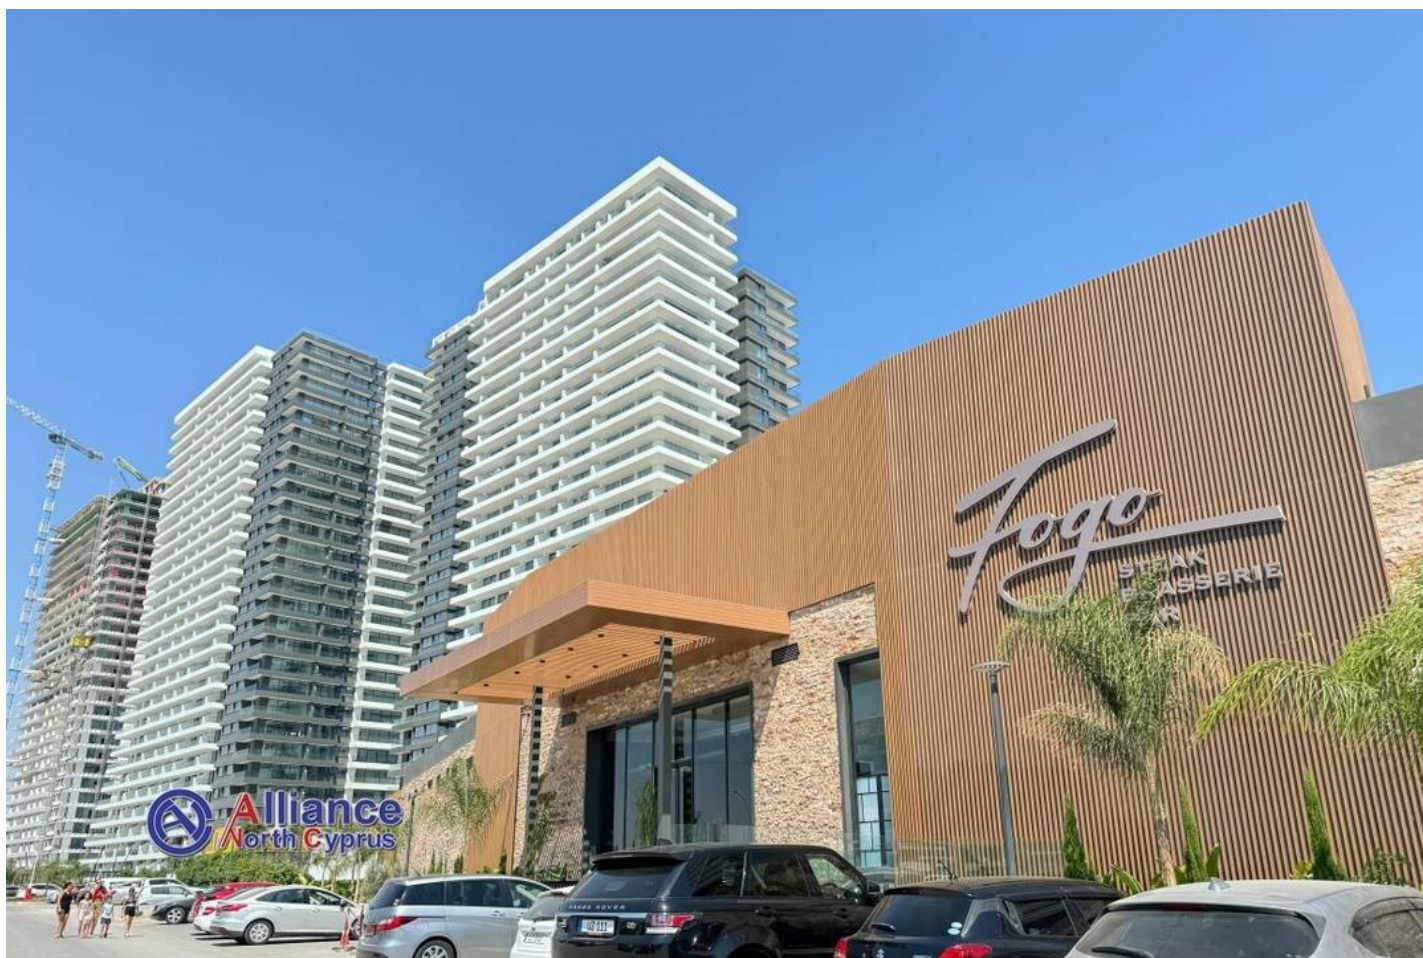

Apartment 1+1 in a luxury complex by the sea, urgent sale due to moving!

S-LONG-B-16

Описание:

A One-Bedroom Apartment on the 14th Floor of the Luxurious Grand Sapphire Complex. The complex captivates with its grandeur and beauty, offering everything that the most exquisite hotel can boast of—pools, parks, cafes and restaurants, shuttle service to the sea, a beach club, and more. The apartment is located in Block A and has an area of 55 square meters, with an enclosed balcony, an open-plan living room and kitchen, and a shower room. The apartment is ready for sale, offered without furniture. The price is 135,000 GBP plus taxes.

Параметры:

S-LONG-B-16

Iskele, [Long beach](#)

Цена: 16478800.0 RUB

Тип: Apartment

Deal: Sale

Market: New property

Area: 55.0m²